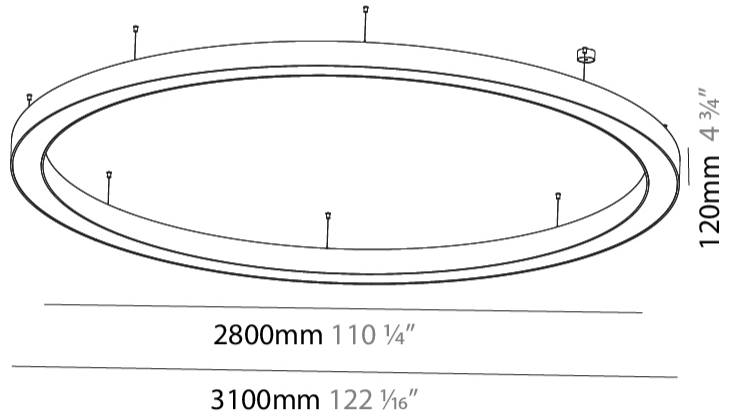

GENERAL

Series: Glorious
Subseries: Glorious
Brand: Prolight
Division: Architectural
Mounting Type: Suspension
Mounting Location: Ceiling
Subcategory: Ambient

PHYSICAL

Shape: Round
Diameter (mm): 3100
Diameter (in): 122 1/16
Depth (mm): 120
Depth (in): 4 3/4
Max. Overall Height (mm): 2120
Max. Overall Height (in): 83 7/16
Light Distribution: Direct
Weight (kg): 39.1
Weight (lbs): 86.02
Diffuser: PMMA - Opal or Micro-Prism
Fixture Finish: SSR / BKV / CWI / CRY / HAB / UFT / ITA / RUA / FTG / MYG / LOD / PUS / FRO / FUP / KIA / POP / BLS / SPG / MEY / GOH / GUM / CHC / COM / ABZ / JAG / OBR / MOS / ROR
Fixture Material: Aluminum

ELECTRICAL

Lamp Type: LED (Zhaga Standard)
Input Wattage (W): 160
Total Output Wattage (W): 128 / 102.4 (3500K)
Dimming: Non-Dimming / Phase Dimming (120Vac only) / 0-10V Dimming
Driver Included: Yes
Driver Location: Integrated
Driver Type: Constant Current
Driver Class: Class 2
Input Voltage (V): 120 - 277
Constant Current (MA): 350 / 800 (3500K)

LED

Color Temperature (°K): 3000 / 3500 / 4000
Max. Delivered Lumen (lm): 14770 / 15288 / 15600
CRI: >80 CRI
Efficiency (%): 65
Lamp Life (hrs): 50000

OPTICAL

RATINGS AND CERTIFICATIONS

Certified By: Certified for North American Standards
IP rating: IP20