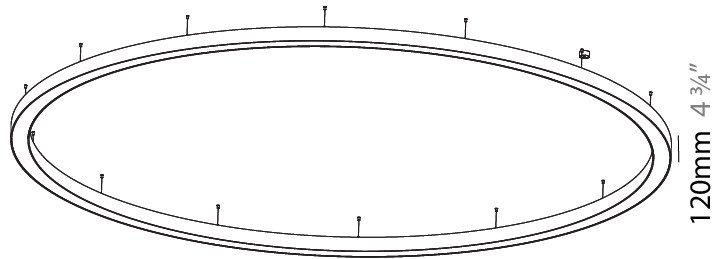

GENERAL

Series: Glorious
 Subseries: Glorious
 Brand: Prolight
 Division: Architectural
 Mounting Type: Suspension
 Mounting Location: Ceiling
 Subcategory: Ambient

PHYSICAL

Shape: Round
 Diameter (mm): 5400
 Diameter (in): 212 ⁵/₈
 Depth (mm): 120
 Depth (in): 4 ³/₄
 Max. Overall Height (mm): 2120
 Max. Overall Height (in): 83 ⁷/₁₆
 Light Distribution: Direct
 Weight (kg): 69.5
 Weight (lbs): 152.9
 Diffuser: PMMA - Opal or Micro-Prism
 Fixture Finish: [SSR / BKV / CWI / CRY / HAB / UFT / ITA / RUA / FTG / MYG / LOD / PUS / FRO / FUP / KIA / POP / BLS / SPG / MEY / GOH / GUM / CHC / COM / ABZ / JAG / OBR / MOS / ROR](#)
 Fixture Material: Aluminum

5100mm 200 ¹³/₁₆"

5400mm 212 ⁵/₈"

A30188-

PROJECT _____

TYPE _____

SPECIFIER _____

QUANTITY _____

DATE _____